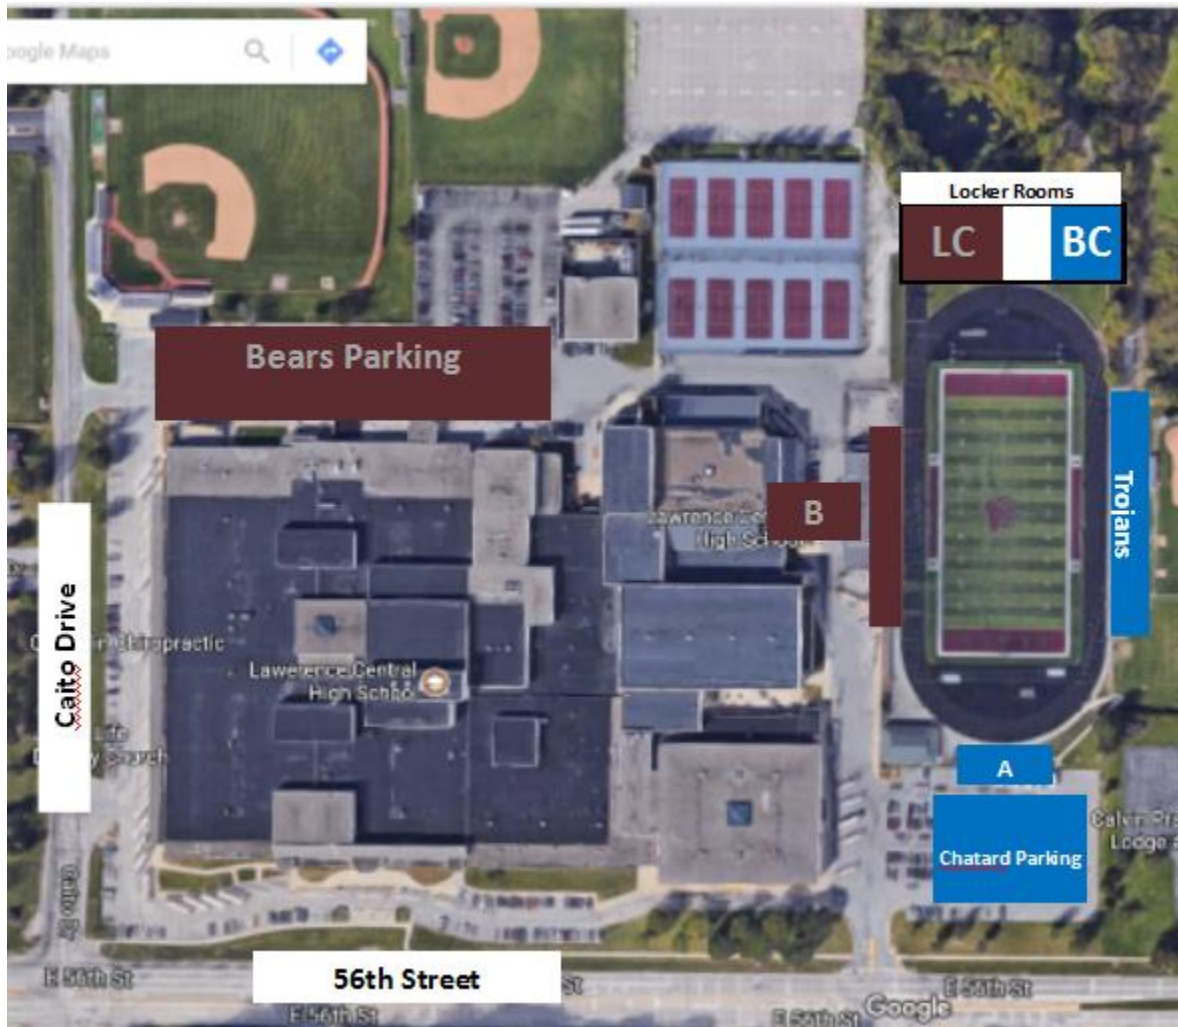

- All bags are subject to be searched prior to entering Ray Skillman Stadium.
- **No outside beverages** are permitted inside Ray Skillman Stadium.
- The south end concessions building will be reserved only for the use of our visiting fans.
- The new north end concessions building will be reserved only for the use of our LC fans.

Additional information regarding stadium polices, seating locations, severe weather plans and concessions information will be made available via Twitter next week.